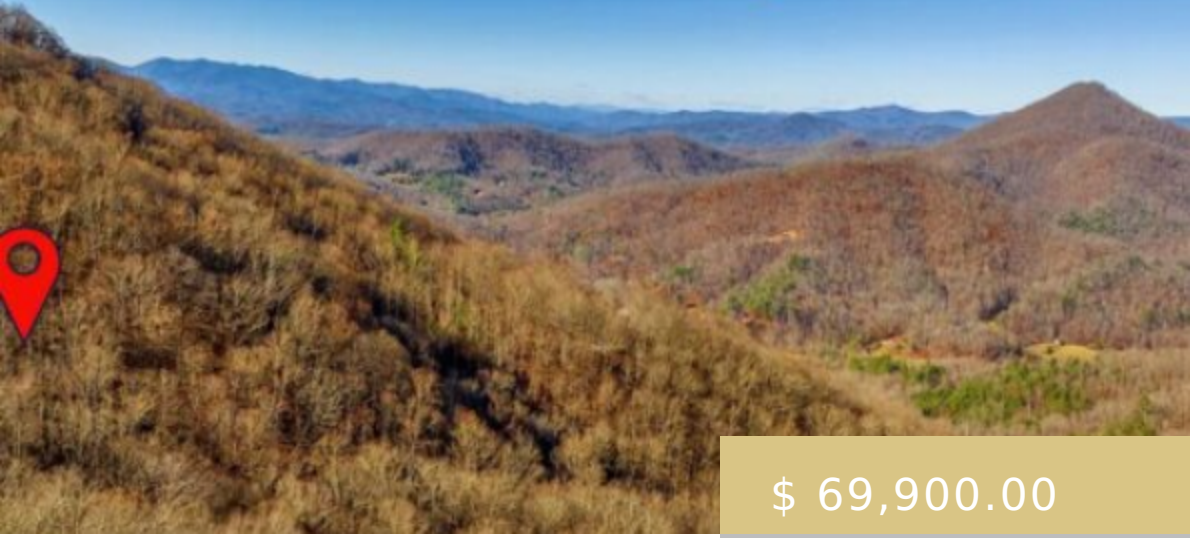

9.23 Acres - Unrestricted - 3,000ft Elev - Private

\$ 69,900.00

00 ROCKY BRANCH RD

<https://yellowroserealty.com>

Nice Private 9.23 acre Tract in Ellijay Area. Tract sits at 3,000ft Elevation for nice cool Summer Temps, & offers great Privacy as there are no neighbors close by you. A Fresh View Cut was just opened up on Top of Tract where a good homesite is located. This Property...

Topography: Year Round
View,Level,Rolling,Hilly/Steep,Heavily
Wooded

Post Updated: 2024-01-26 00:05:05

Status: Active

County: Macon

Township: Ellijay (Macon Co.)

Suitable Use: Residential,Timber,Single
Family,Single-wide Mobile Home,Double-wide
Mobile Home